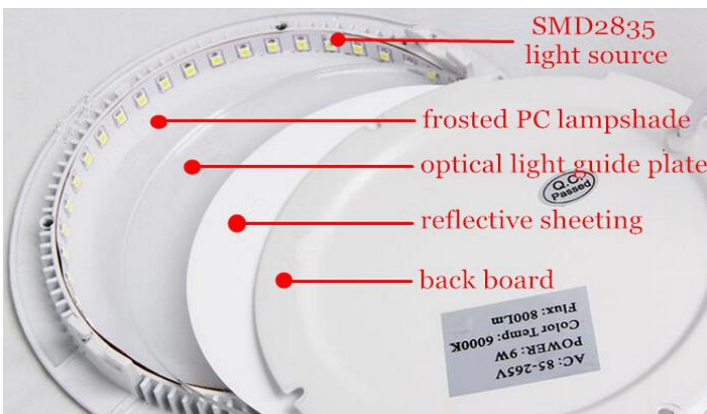

Zhongshan Bosenor Lighting Co., Ltd.

Address: No.702,A1 building,six lane garden,GuzhenTown, Zhongshan City, GD province,China. Email:anco@bosenor.com

Tel: +86-760-89865792(direct line) Fax: +86-760-86713504 Mobile:+86-189-2334 9836 Web: http://www.bosenor.com Contact: Anco

Led Panel Lights Specification

9W Led Panel Light Side Lighting Recessed Round Series
Model No.: KS-RD-004

Brand: Bosenor

Product Abstract

80LM/W,CE CB Rohs Certification, 3 years warranty,Aluminum

Specification

Rate Power	9 watt
Lumen	660LM
LED Qty	45pcs
Chip	SMD 2835
CRI	>80
CCT	3000-7000K
Using temperature	-20°C~50°C
Size	Φ150mm
Cutout	Φ130mm
Input Voltage	AC85-265V
Lifespan	50,000hrs
Certification	RoHS, CB,CE
Warranty	3 years

Features